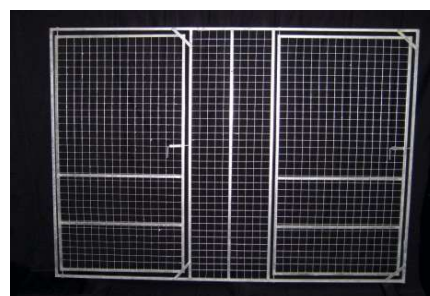

2 Doors

2.35m x 1.80m high   with 2 doors $455

2.35m x 1.80m high   with 1 door $329

1.58m x 1.80m high   with 1 door $275

| Extra door $125