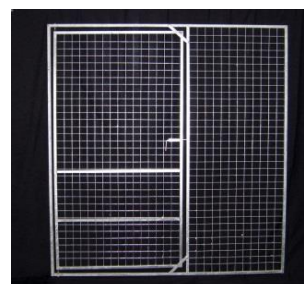

Dog Pen Wire Panels

All prices GST inclusive

3.110m x 1.8m high	with 2 doors	$290.00
3.110m x 1.8m high	with 1 door	$250.00
3.110m x 1.8m high	with no doors	$200.00

2.340m x 1.8m high	with 2 doors	$260.00
2.340m x 1.8m high	with 1 door	$220.00
2.340m x 1.8m high	with no doors	$180.00

1.570m x 1.8m high	with 1 door	$200.00
1.570m x 1.8m high	with no doors	$150.00

1 Door