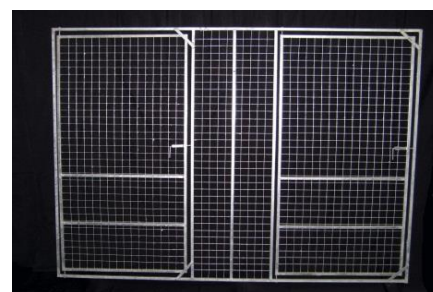

2 Doors

1.570m x 1.8m high with 1 door $200.00

1.570m x 1.8m high with no doors $150.00